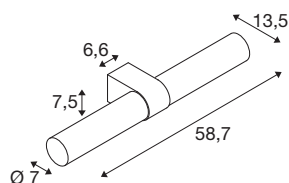

LYGANT double

wall-mounted light, 3000K, 11W, brass

The LYGANT wall-mounted light brings modern, elegant and exclusive SLV design to every bathroom. The premium stainless steel-finished, two-lamp version is available in four trendsetting colours. The opaque internal diffuser emits a warm-white (3000K), colour-neutral light (CRI>90) via the transparent glass shade with lines to create a feel-good oasis in any room. Thanks to its IP44 protection class, the LYGANT is naturally also protected against water spray.

TECHNICAL DATA

Item no.	1007616
IP Code	IP44
Assembly	Surface
Assembly details	Wall
Primary nominal voltage	220-240V ~50/60Hz
Secondary power / voltage	500 mA
Safety class	I
Wattage	11 W
Minimum ambient temperature	-20 °C
Maximum ambient temperature	35 °C
Number of luminaires at LS B16A	74
Number of luminaires at LS C16A	149
Level of inrush current	15 A
Duration of inrush current	100 µs
Stroboscopic effect (SVM)	0.02
Lumen	800 lm
Colour temperature	3000 Kelvin
Color	brass
CRI	90
LXXBXX data	L70B50
Service life	30000 h
Risk Group	0

Light Source

1807498	
---------	---

Length	13.5 cm
Width	7.5 cm
Height	58.7 cm
Net weight	2.2 kg
Gross weight	2.354 kg
BIG WHITE Page	325